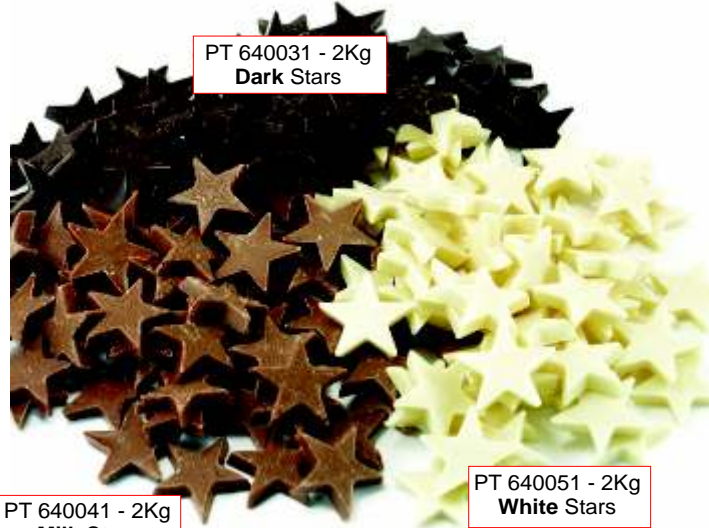

PT 640031 - 2Kg
Dark Stars

PT 640041 - 2Kg
Milk Stars

PT 640051 - 2Kg
White Stars

PT 42292 - Sylvester Bouchees - 6cm - 2 1/2 " high

PT 650591 - Xmas Bouchees Assorted

PT 635692 - 29gr - 24 pcs
Milk, Dark and White ass.
Fresh Cream filled chocolates
with star on the top