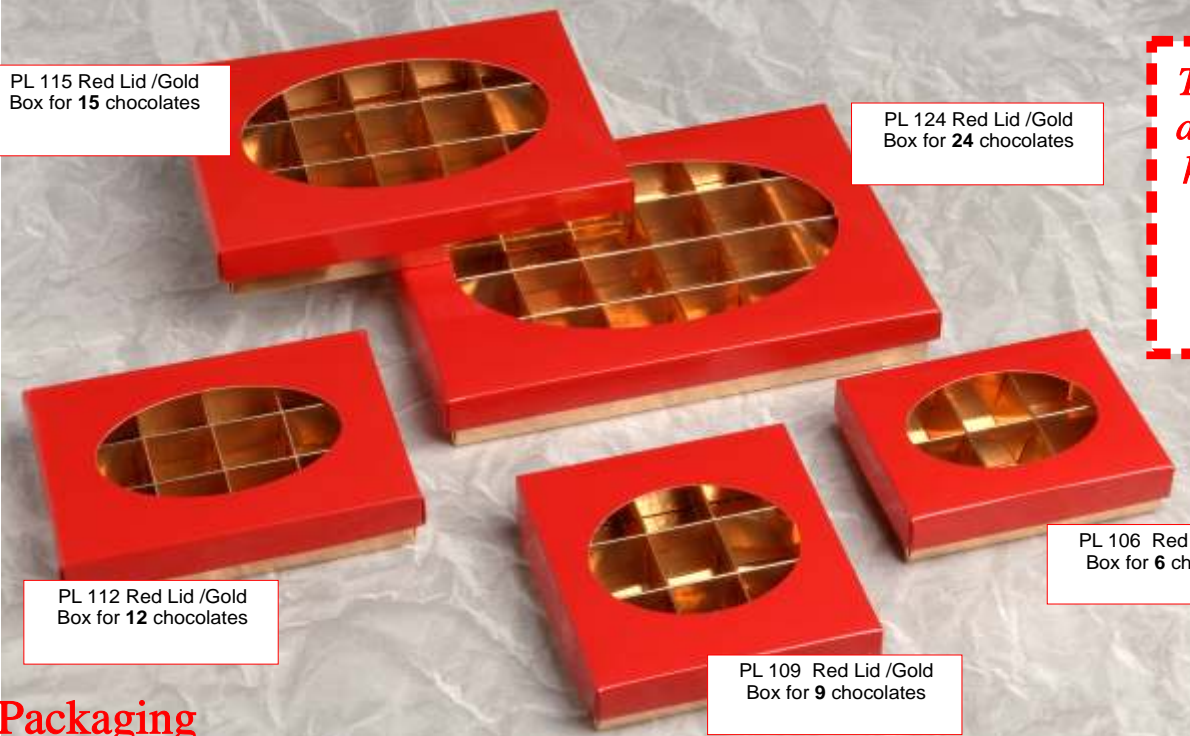

PL 115 Red Lid /Gold
Box for 15 chocolates

PL 124 Red Lid /Gold
Box for 24 chocolates

PL 112 Red Lid /Gold
Box for 12 chocolates

PL 109 Red Lid /Gold
Box for 9 chocolates

PL 106 Red Lid /Gold
Box for 6 chocolates

These ballotins and boxes have high quality & high gloss gold carton inside.