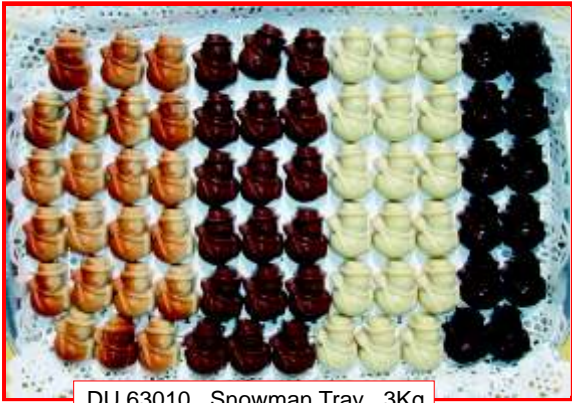

Assorted Bulk Products

DU 63010 Snowman Tray 3Kg